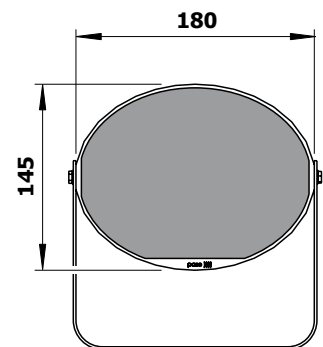

Description **Vandal-proof sound projectors for voice alarm systems**

C86/20-EN vandal-proof sound projectors, characterised by an aluminium alloy housing and steel front grille, are fitted with fireproof cable according to UNI 9795 2010 (length 80 cm). The fixing system makes mounting easy and enables the speaker unit to be turned in the best direction. These speaker units have been developed specifically for use in emergency and evacuation systems (VES) and each has its own ceramic terminal strip and thermal fuse. These ensure the protection of the line connecting the loudspeakers if a fire puts one or more of the speaker units connected to it out of use. The C86/20-EN sound projector has a loudspeaker with a constant-voltage transformer (50, 70, 100 V) and a swivelling bracket for wall-mounting it.

Technical data

Simulated free-field measurements.

Technical data

| C86/20-EN | |
|--|--|
|  0068 PASO S.p.A Via Settembrini, 34 - 20020 Lainate (MI) 13 0068-CPD-033/2013 EN 54-24 Loudspeaker for voice alarm systems for fire detection and fire alarm systems for buildings C86/20-EN Type B | |
| Rated output | 20 W (100 V) |
| Nominal impedance (100 V line) | 500 Ω (20W) 1000 Ω (10W) 2000 Ω (5W) |
| Sensitivity | 92 dB (1W/1m) |
| Max. sound pressure SPL* | 105 dB (20W/1m) |
| Frequency response | 150 ÷ 15.000 Hz (peak -10 dB) |
| Horizontal angle of dispersion (-6 dB) | 280° (500 Hz) 190° (1 kHz) 100° (2 kHz) 70° (4 kHz) |
| Vertical angle of dispersion (-6 dB) | 360° (500 Hz) 180° (1 kHz) 130° (2 kHz) 60° (4 kHz) |
| Operating/storage temperature | -25°C ÷ +55°C / -40°C ÷ 70°C |
| Relative humidity | < 95% |
| Dimensions | 180 x 145 x 178 mm |
| Weight | 2,4 kg |

* Measurement made at the geometric center of the loudspeaker.