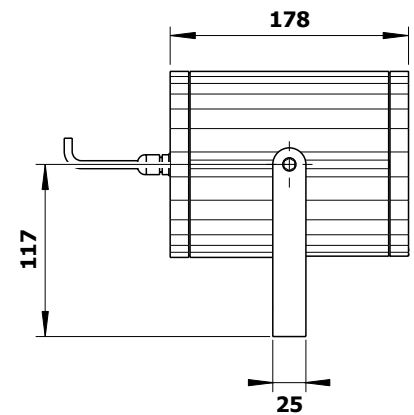

Section Public Address

Category EN 54-24 Loudspeakers

Range C86/20-EN

References
Safety: Compliant to EN 60065
Emergency: EN 54-24, EN 60849
Application: Outdoor environments (Type B)
Protection Degree: IP65

Description **Vandal-proof sound projectors for voice alarm systems**

C86/20-EN vandal-proof sound projectors, characterised by an aluminium alloy housing and steel front grille, are fitted with fireproof cable according to UNI 9795 2010 (length 80 cm). The fixing system makes mounting easy and enables the speaker unit to be turned in the best direction. These speaker units have been developed specifically for use in emergency and evacuation systems (VES) and each has its own ceramic terminal strip and thermal fuse. These ensure the protection of the line connecting the loudspeakers if a fire puts one or more of the speaker units connected to it out of use. The C86/20-EN sound projector has a loudspeaker with a constant-voltage transformer (50, 70, 100 V) and a swivelling bracket for wall-mounting it.

Technical data

Simulated free-field measurements.

Technical data

| C86/20-EN | |
|--|--|
|  0068 PASO S.p.A Via Settembrini, 34 - 20020 Lainate (MI) 13 0068-CPD-033/2013 EN 54-24 Loudspeaker for voice alarm systems for fire detection and fire alarm systems for buildings C86/20-EN Type B | |
| Rated output | 20 W (100 V) |
| Nominal impedance (100 V line) | 500 Ω (20W) 1000 Ω (10W) 2000 Ω (5W) |
| Sensitivity | 92 dB (1W/1m) |
| Max. sound pressure SPL* | 105 dB (20W/1m) |
| Frequency response | 150 ÷ 15.000 Hz (peak -10 dB) |
| Horizontal angle of dispersion (-6 dB) | 280° (500 Hz) 190° (1 kHz) 100° (2 kHz) 70° (4 kHz) |
| Vertical angle of dispersion (-6 dB) | 360° (500 Hz) 180° (1 kHz) 130° (2 kHz) 60° (4 kHz) |
| Operating/storage temperature | -25°C ÷ +55°C / -40°C ÷ 70°C |
| Relative humidity | < 95% |
| Dimensions | 180 x 145 x 178 mm |
| Weight | 2,4 kg |

* Measurement made at the geometric center of the loudspeaker.