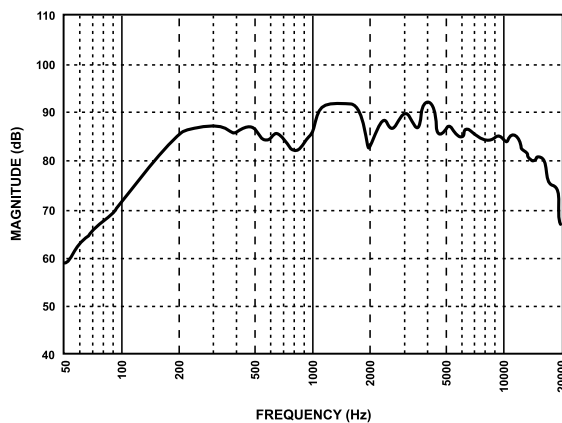

Section Public Address

Category EN 54-24 Loudspeakers

Range C86/20-EN

References
Safety: Compliant to EN 60065
Emergency: EN 54-24, EN 60849
Application: Outdoor environments (Type B)
Protection Degree: IP65

Description **Vandal-proof sound projectors for voice alarm systems**

C86/20-EN vandal-proof sound projectors, characterised by an aluminium alloy housing and steel front grille, are fitted with fireproof cable according to UNI 9795 2010 (length 80 cm). The fixing system makes mounting easy and enables the speaker unit to be turned in the best direction. These speaker units have been developed specifically for use in emergency and evacuation systems (VES) and each has its own ceramic terminal strip and thermal fuse. These ensure the protection of the line connecting the loudspeakers if a fire puts one or more of the speaker units connected to it out of use. The C86/20-EN sound projector has a loudspeaker with a constant-voltage transformer (50, 70, 100 V) and a swivelling bracket for wall-mounting it.

Technical data

Simulated free-field measurements.

Technical data

| C86/20-EN | |
|--|--|
|  0068 PASO S.p.A Via Settembrini, 34 - 20020 Lainate (MI) 13 0068-CPD-033/2013 EN 54-24 Loudspeaker for voice alarm systems for fire detection and fire alarm systems for buildings C86/20-EN Type B | |
| Rated output | 20 W (100 V) |
| Nominal impedance (100 V line) | 500 Ω (20W) 1000 Ω (10W) 2000 Ω (5W) |
| Sensitivity | 92 dB (1W/1m) |
| Max. sound pressure SPL* | 105 dB (20W/1m) |
| Frequency response | 150 ÷ 15.000 Hz (peak -10 dB) |
| Horizontal angle of dispersion (-6 dB) | 280° (500 Hz) 190° (1 kHz) 100° (2 kHz) 70° (4 kHz) |
| Vertical angle of dispersion (-6 dB) | 360° (500 Hz) 180° (1 kHz) 130° (2 kHz) 60° (4 kHz) |
| Operating/storage temperature | -25°C ÷ +55°C / -40°C ÷ 70°C |
| Relative humidity | < 95% |
| Dimensions | 180 x 145 x 178 mm |
| Weight | 2,4 kg |

* Measurement made at the geometric center of the loudspeaker.