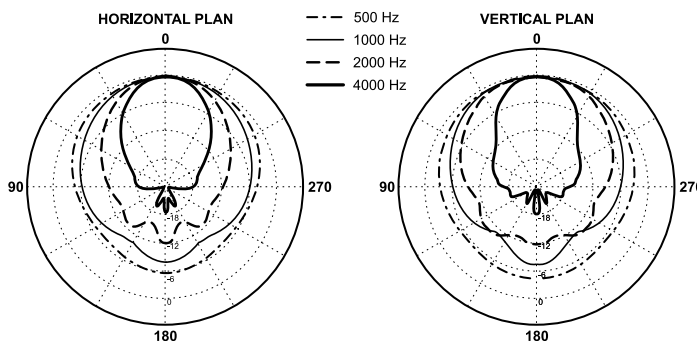

Description **Vandal-proof sound projectors for voice alarm systems**

C86/20-EN vandal-proof sound projectors, characterised by an aluminium alloy housing and steel front grille, are fitted with fireproof cable according to UNI 9795 2010 (length 80 cm). The fixing system makes mounting easy and enables the speaker unit to be turned in the best direction. These speaker units have been developed specifically for use in emergency and evacuation systems (VES) and each has its own ceramic terminal strip and thermal fuse. These ensure the protection of the line connecting the loudspeakers if a fire puts one or more of the speaker units connected to it out of use. The C86/20-EN sound projector has a loudspeaker with a constant-voltage transformer (50, 70, 100 V) and a swivelling bracket for wall-mounting it.

Technical data

Simulated free-field measurements.

Technical data

| C86/20-EN | |
|--|--|
|  0068 PASO S.p.A Via Settembrini, 34 - 20020 Lainate (MI) 13 0068-CPD-033/2013 EN 54-24 Loudspeaker for voice alarm systems for fire detection and fire alarm systems for buildings C86/20-EN Type B | |
| Rated output | 20 W (100 V) |
| Nominal impedance (100 V line) | 500 Ω (20W) 1000 Ω (10W) 2000 Ω (5W) |
| Sensitivity | 92 dB (1W/1m) |
| Max. sound pressure SPL* | 105 dB (20W/1m) |
| Frequency response | 150 ÷ 15.000 Hz (peak -10 dB) |
| Horizontal angle of dispersion (-6 dB) | 280° (500 Hz) 190° (1 kHz) 100° (2 kHz) 70° (4 kHz) |
| Vertical angle of dispersion (-6 dB) | 360° (500 Hz) 180° (1 kHz) 130° (2 kHz) 60° (4 kHz) |
| Operating/storage temperature | -25°C ÷ +55°C / -40°C ÷ 70°C |
| Relative humidity | < 95% |
| Dimensions | 180 x 145 x 178 mm |
| Weight | 2,4 kg |

* Measurement made at the geometric center of the loudspeaker.